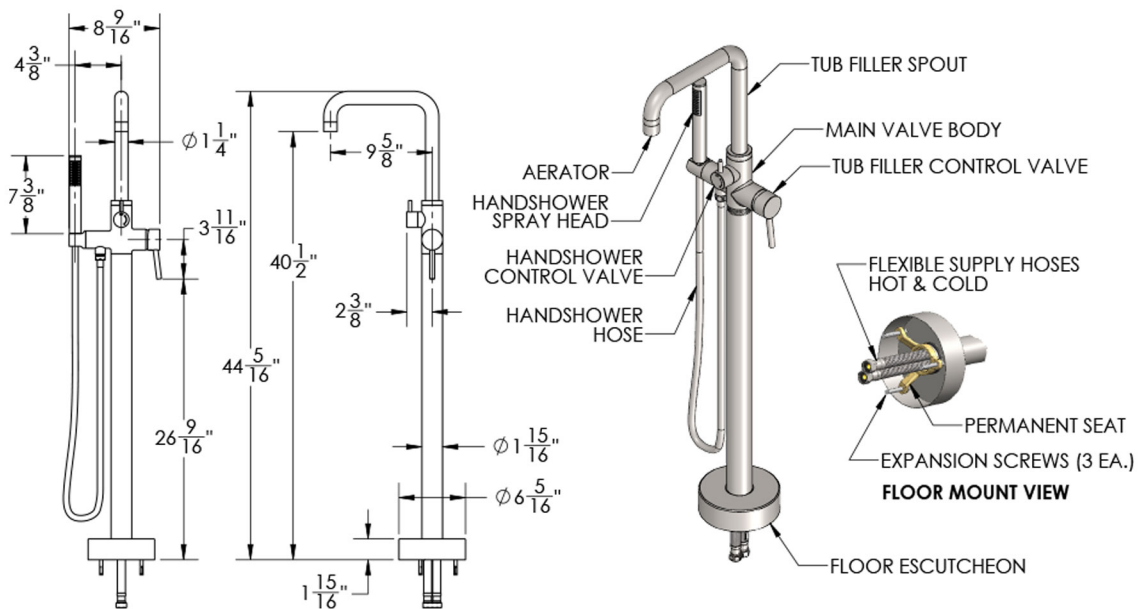

SPECIFICATION DRAWING: